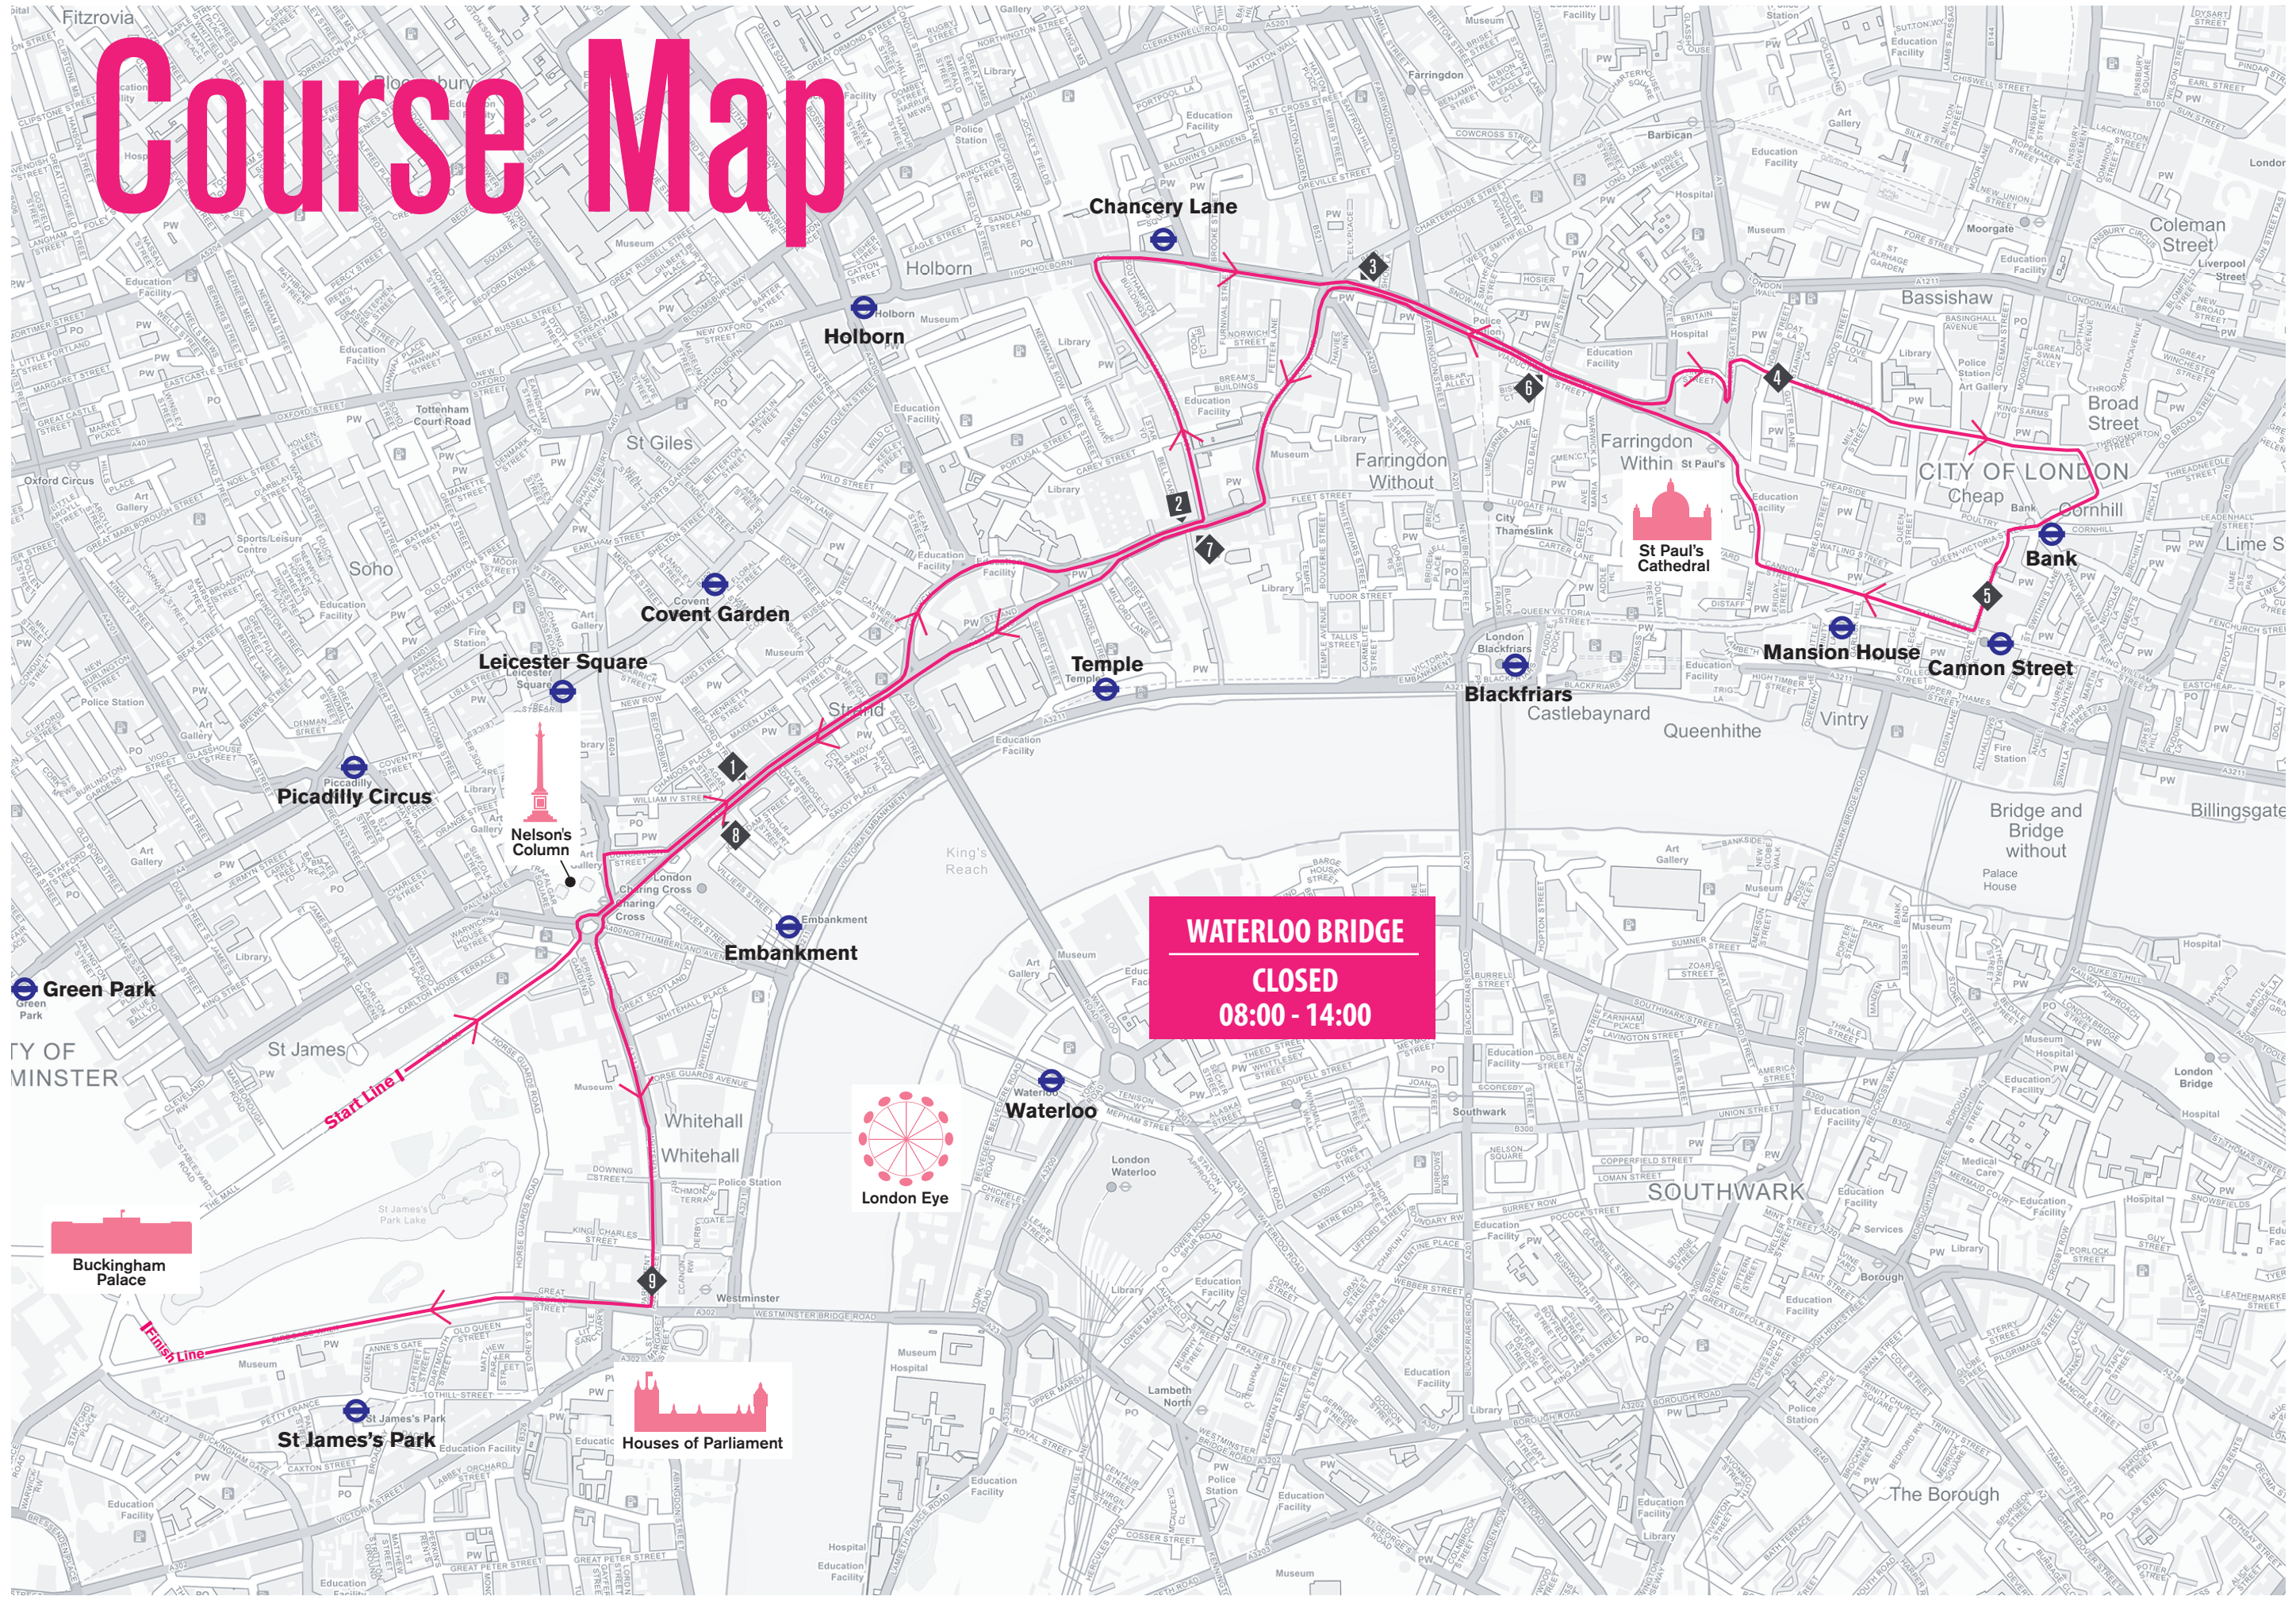

Course Map

WATERLOO BRIDGE
CLOSED
08:00 - 14:00